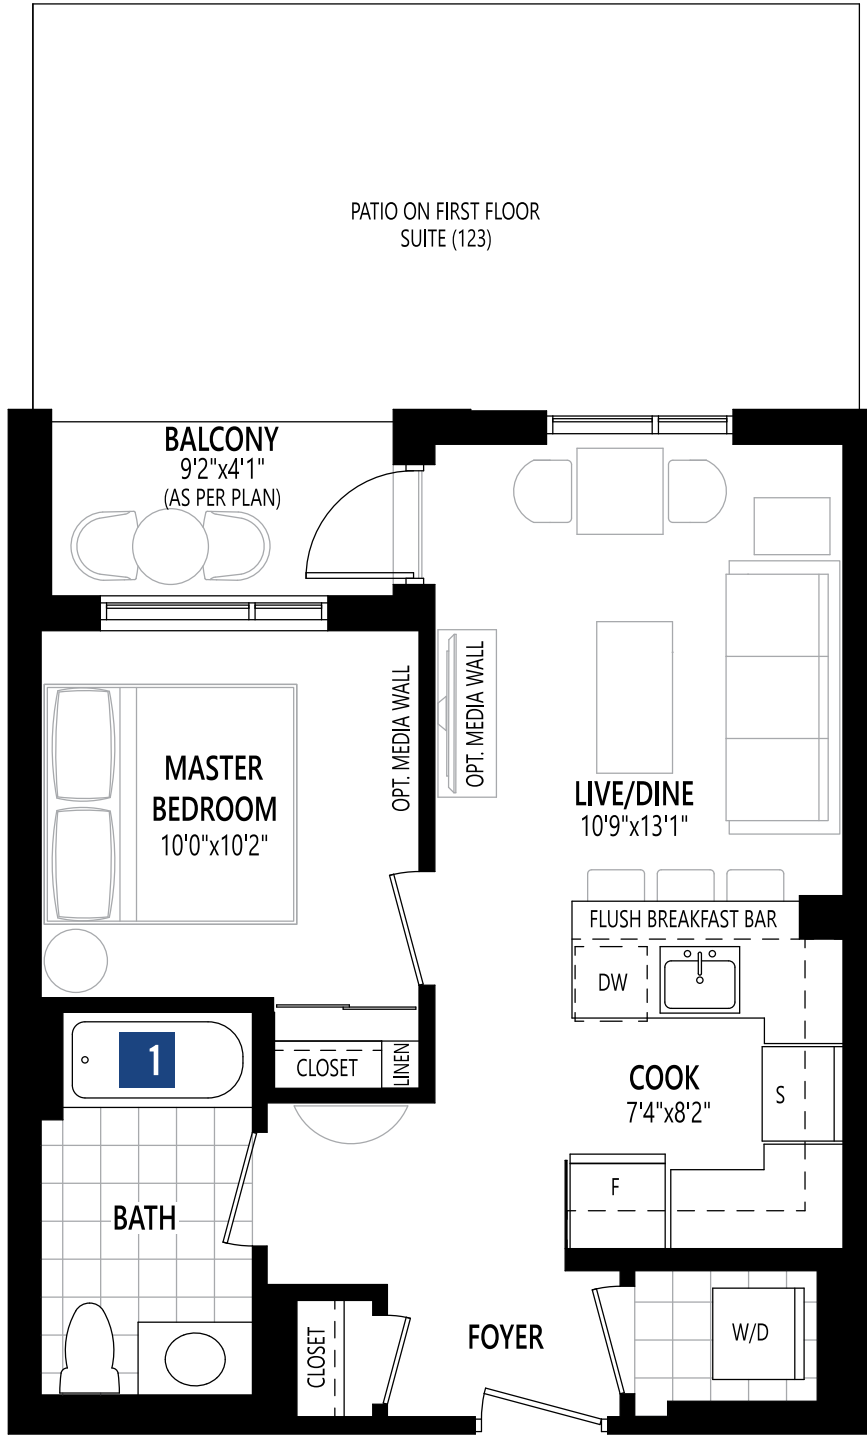

5 NORTH
THE PRESERVE

Model	Sq. Ft.	Bedrooms	Bathrooms	Price
Abbey	496	0	1	Sold Out

5 NORTH
THE PRESERVE

Model	Sq. Ft.	Bedrooms	Bathrooms	Price
Bronte	548	1	1	From \$439,990

5 NORTH
THE PRESERVE

Model	Sq. Ft.	Bedrooms	Bathrooms	Price
Carson Corner	575	1	1	Coming soon

5 NORTH

THE PRESERVE

Model	Sq. Ft.	Bedrooms	Bathrooms	Price
Clearview	596	1+den	1	From \$461,990

5 NORTH
THE PRESERVE

Model	Sq. Ft.	Bedrooms	Bathrooms	Price
Hampshire	659	1	1	From \$485,990

5 NORTH

THE PRESERVE

Model	Sq. Ft.	Bedrooms	Bathrooms	Price
Kensington	849	2	2	From \$598,990

5 NORTH

THE PRESERVE

Model	Sq. Ft.	Bedrooms	Bathrooms	Price
Ironwood Corner	788	2	2	From \$601,990

5 NORTH

THE PRESERVE

Model	Sq. Ft.	Bedrooms	Bathrooms	Price
Kensington Corner	834	2	2	From \$608,990

5 NORTH
THE PRESERVE

Model	Sq. Ft.	Bedrooms	Bathrooms	Price
Lakeside Corner	890	2	2	From \$650,990

5 NORTH

THE PRESERVE

Model	Sq. Ft.	Bedrooms	Bathrooms	Price
Norfolk Corner	894	2	2	From \$655,990