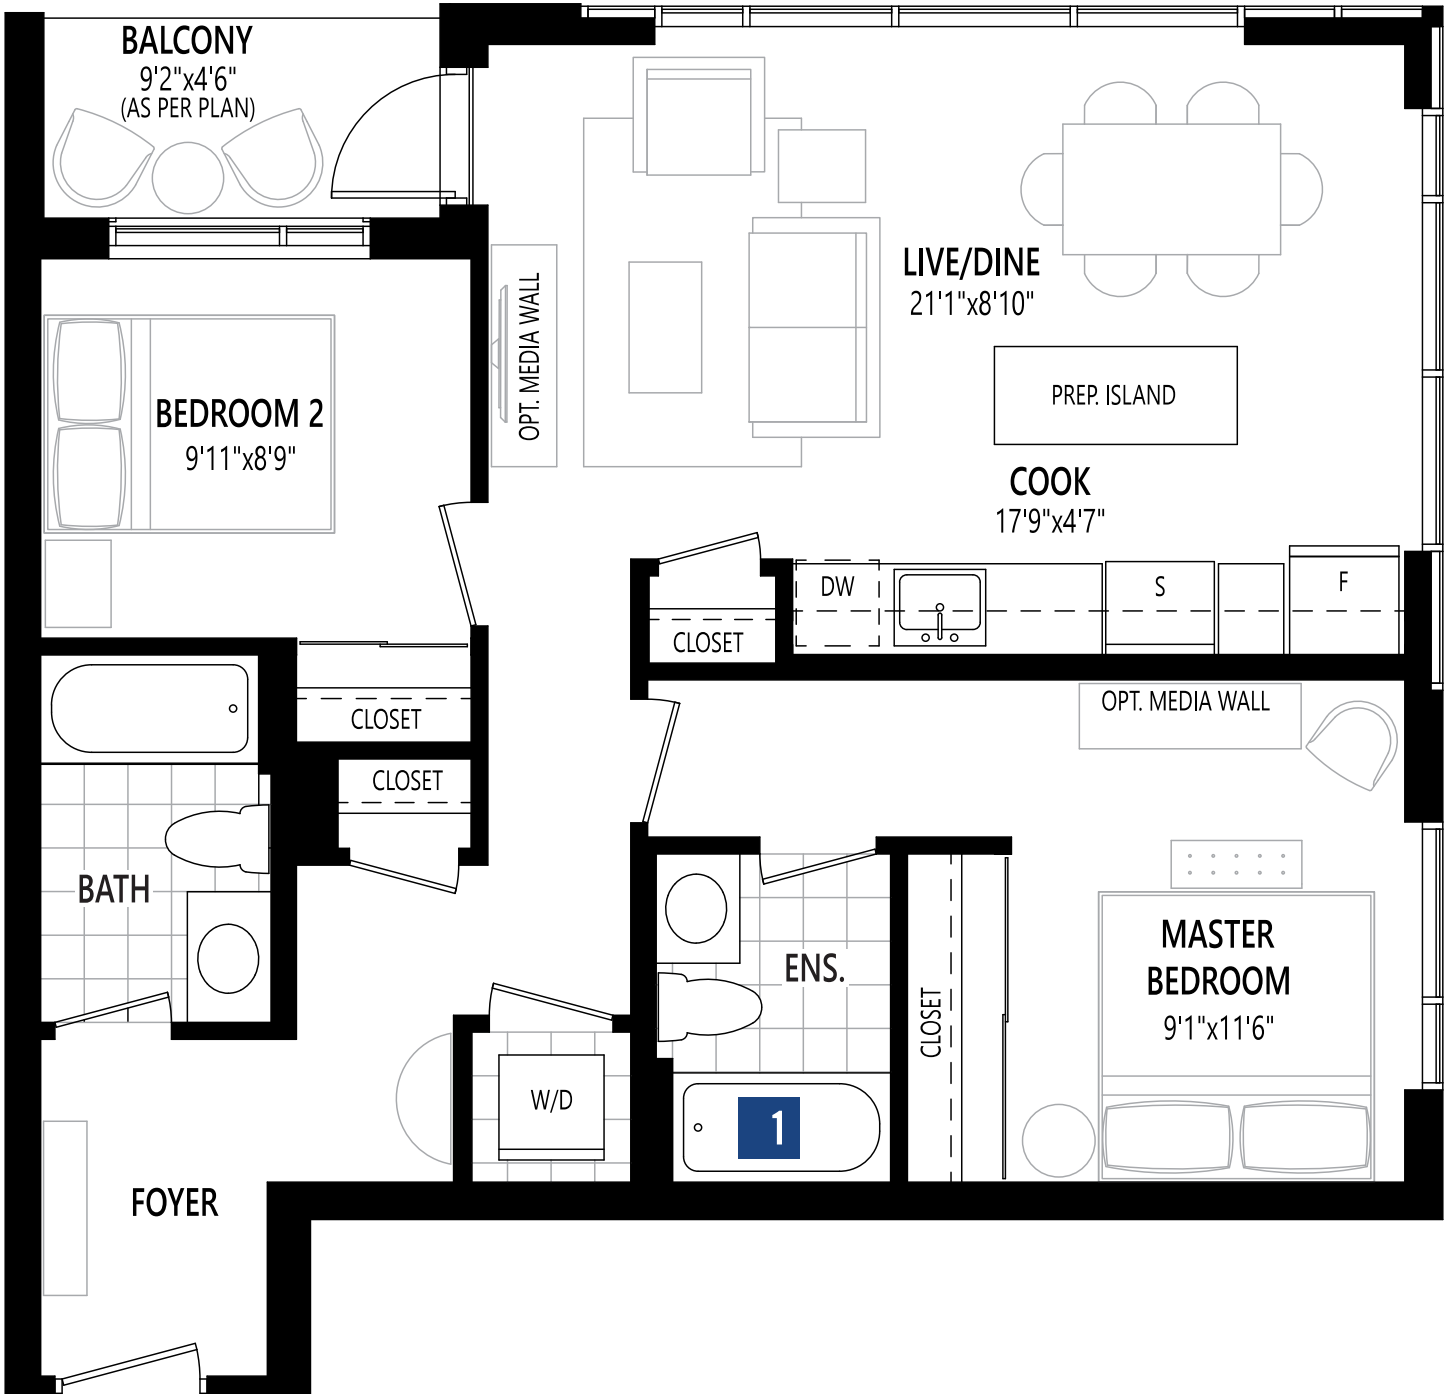

Model	Sq. Ft.	Bedrooms	Bathrooms	Price
Kensington	849	2	2	From \$598,990

5 NORTH

THE PRESERVE

Model	Sq. Ft.	Bedrooms	Bathrooms	Price
Ironwood Corner	788	2	2	From \$601,990

5 NORTH

THE PRESERVE

Model	Sq. Ft.	Bedrooms	Bathrooms	Price
Kensington Corner	834	2	2	From \$608,990

5 NORTH
THE PRESERVE

Model	Sq. Ft.	Bedrooms	Bathrooms	Price
Lakeside Corner	890	2	2	From \$650,990

5 NORTH

THE PRESERVE

Model	Sq. Ft.	Bedrooms	Bathrooms	Price
Norfolk Corner	894	2	2	From \$655,990