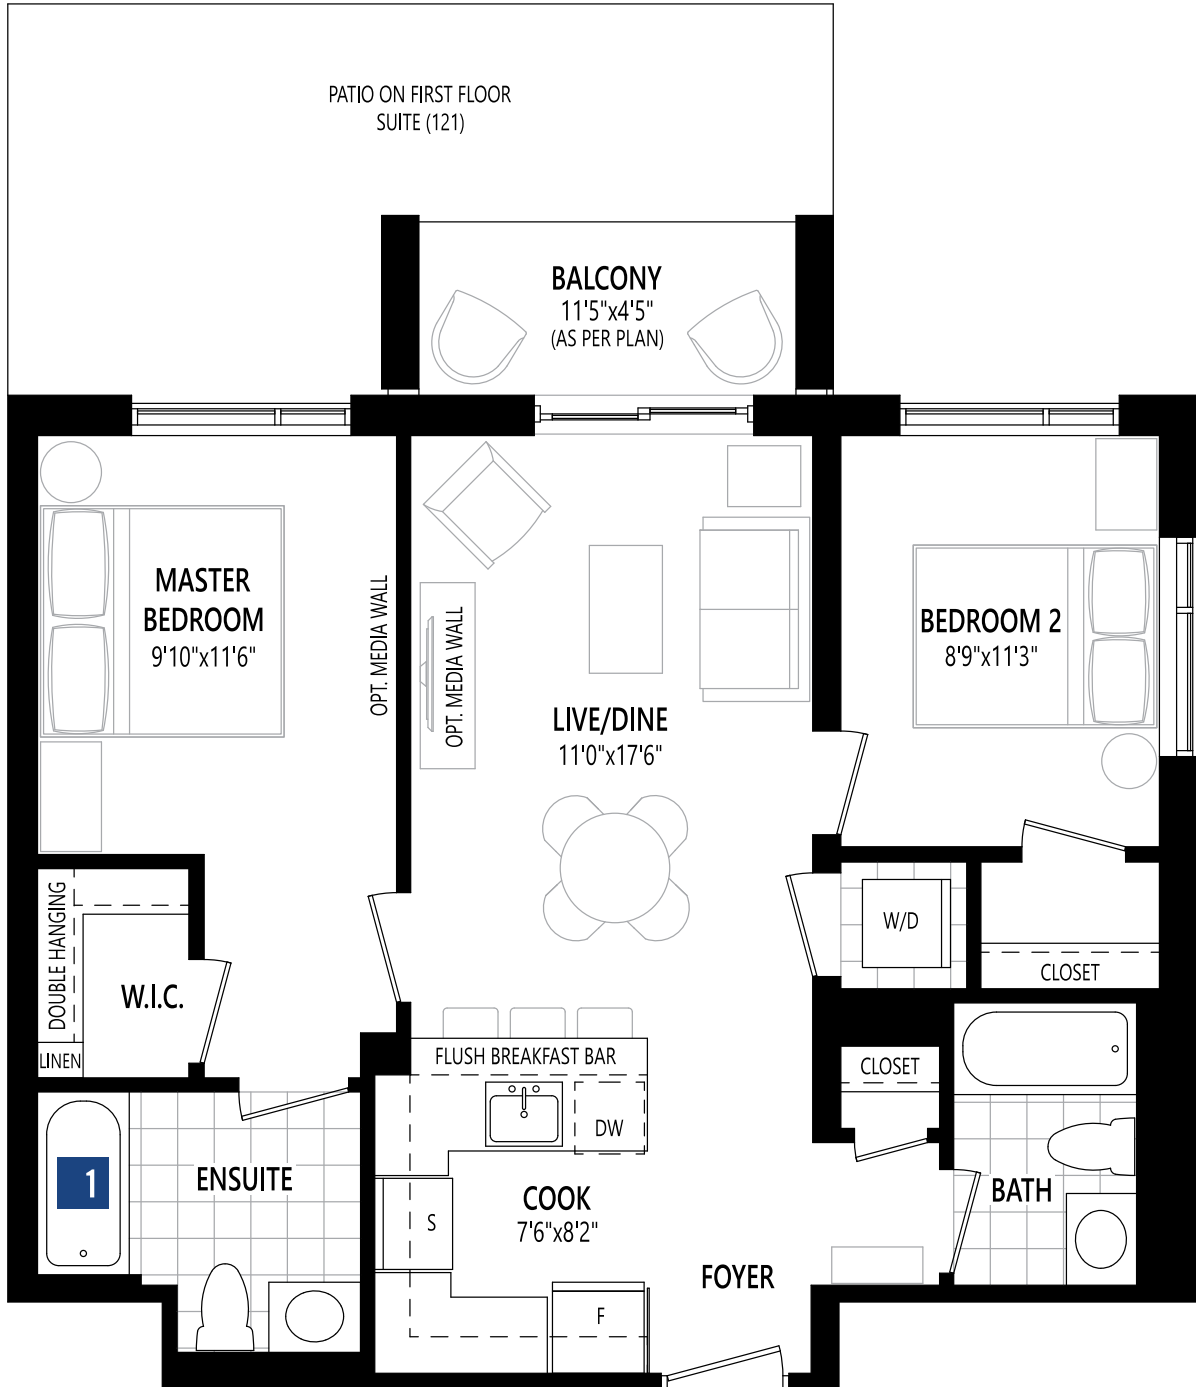

5 NORTH

THE PRESERVE

Model	Sq. Ft.	Bedrooms	Bathrooms	Price
Clearview	596	1+den	1	From \$461,990

5 NORTH
THE PRESERVE

Model	Sq. Ft.	Bedrooms	Bathrooms	Price
Hampshire	659	1	1	From \$485,990

5 NORTH

THE PRESERVE

Model	Sq. Ft.	Bedrooms	Bathrooms	Price
Kensington	849	2	2	From \$598,990

5 NORTH

THE PRESERVE

Model	Sq. Ft.	Bedrooms	Bathrooms	Price
Ironwood Corner	788	2	2	From \$601,990

5 NORTH

THE PRESERVE

Model	Sq. Ft.	Bedrooms	Bathrooms	Price
Kensington Corner	834	2	2	From \$608,990

5 NORTH
THE PRESERVE

Model	Sq. Ft.	Bedrooms	Bathrooms	Price
Lakeside Corner	890	2	2	From \$650,990

5 NORTH

THE PRESERVE

Model	Sq. Ft.	Bedrooms	Bathrooms	Price
Norfolk Corner	894	2	2	From \$655,990