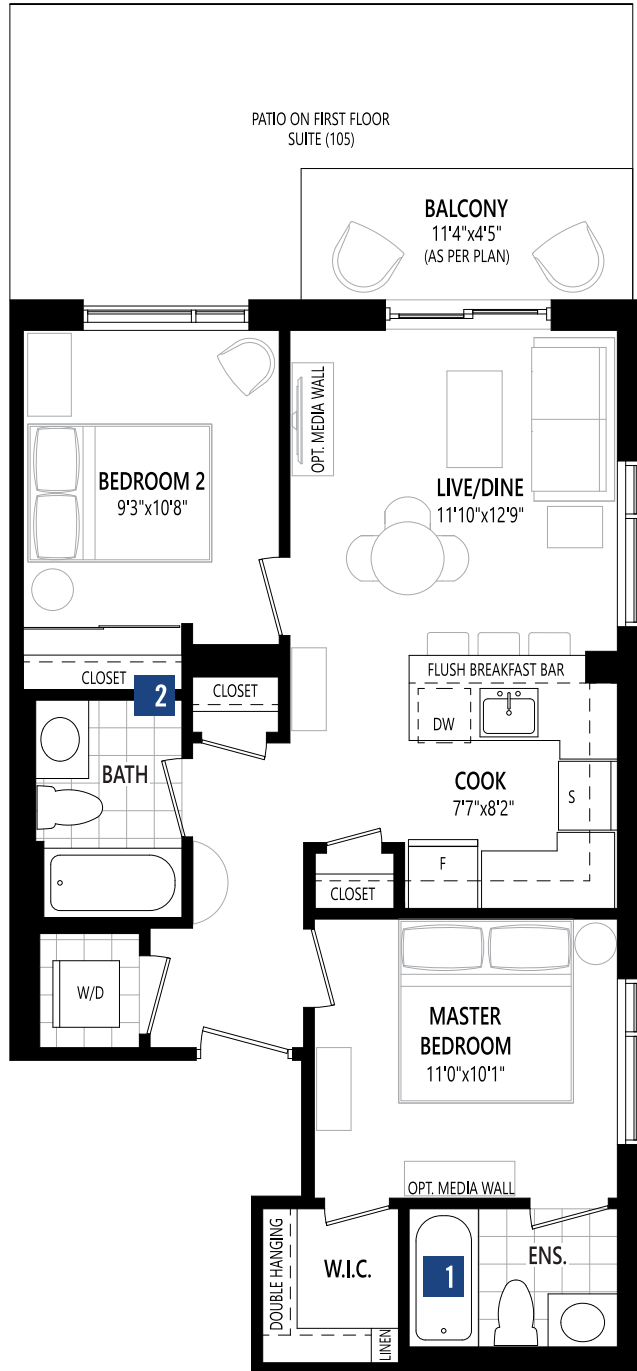

5 NORTH
THE PRESERVE

Model	Sq. Ft.	Bedrooms	Bathrooms	Price
Abbey	496	0	1	Sold Out

5 NORTH
THE PRESERVE

Model	Sq. Ft.	Bedrooms	Bathrooms	Price
Bronte	548	1	1	From \$439,990

5 NORTH
THE PRESERVE

Model	Sq. Ft.	Bedrooms	Bathrooms	Price
Carson Corner	575	1	1	Coming soon

5 NORTH

THE PRESERVE

Model	Sq. Ft.	Bedrooms	Bathrooms	Price
Clearview	596	1+den	1	From \$461,990

5 NORTH
THE PRESERVE

Model	Sq. Ft.	Bedrooms	Bathrooms	Price
Hampshire	659	1	1	From \$485,990

5 NORTH

THE PRESERVE

Model	Sq. Ft.	Bedrooms	Bathrooms	Price
Kensington	849	2	2	From \$598,990

5 NORTH

THE PRESERVE

Model	Sq. Ft.	Bedrooms	Bathrooms	Price
Ironwood Corner	788	2	2	From \$601,990

5 NORTH

THE PRESERVE

Model	Sq. Ft.	Bedrooms	Bathrooms	Price
Kensington Corner	834	2	2	From \$608,990

5 NORTH
THE PRESERVE

Model	Sq. Ft.	Bedrooms	Bathrooms	Price
Lakeside Corner	890	2	2	From \$650,990

5 NORTH

THE PRESERVE

Model	Sq. Ft.	Bedrooms	Bathrooms	Price
Norfolk Corner	894	2	2	From \$655,990