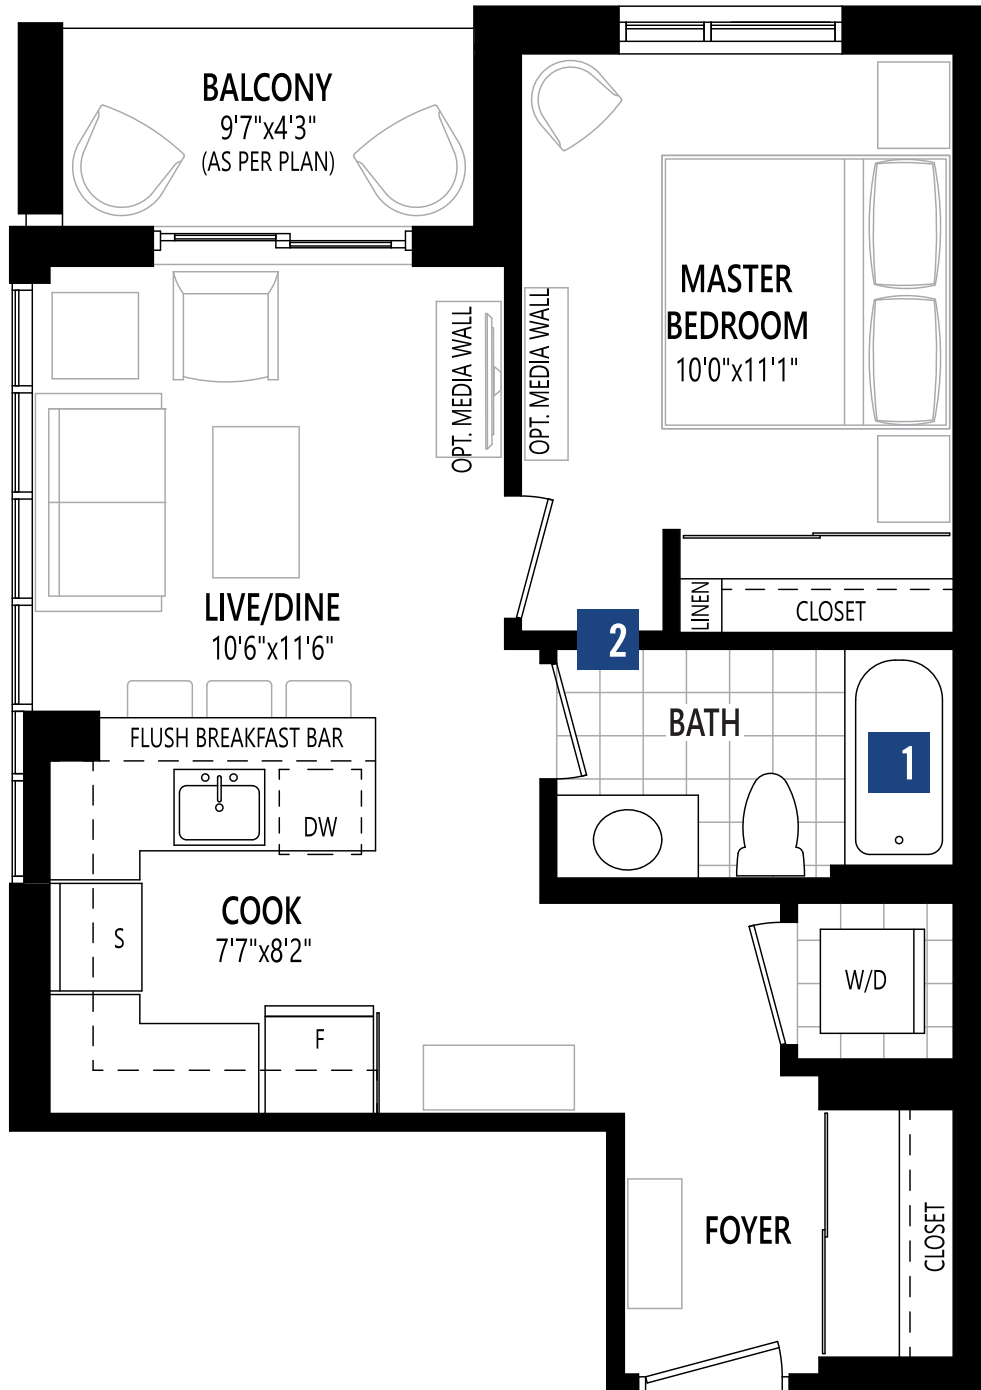

5 NORTH
THE PRESERVE

Model	Sq. Ft.	Bedrooms	Bathrooms	Price
Abbey	496	0	1	Sold Out

5 NORTH
THE PRESERVE

Model	Sq. Ft.	Bedrooms	Bathrooms	Price
Bronte	548	1	1	From \$439,990

5 NORTH
THE PRESERVE

Model	Sq. Ft.	Bedrooms	Bathrooms	Price
Carson Corner	575	1	1	Coming soon

5 NORTH

THE PRESERVE

Model	Sq. Ft.	Bedrooms	Bathrooms	Price
Clearview	596	1+den	1	From \$461,990

5 NORTH
THE PRESERVE

Model	Sq. Ft.	Bedrooms	Bathrooms	Price
Hampshire	659	1	1	From \$485,990

5 NORTH

THE PRESERVE

Model	Sq. Ft.	Bedrooms	Bathrooms	Price
Kensington	849	2	2	From \$598,990

5 NORTH

THE PRESERVE

Model	Sq. Ft.	Bedrooms	Bathrooms	Price
Ironwood Corner	788	2	2	From \$601,990

5 NORTH

THE PRESERVE

Model	Sq. Ft.	Bedrooms	Bathrooms	Price
Kensington Corner	834	2	2	From \$608,990

5 NORTH
THE PRESERVE

Model	Sq. Ft.	Bedrooms	Bathrooms	Price
Lakeside Corner	890	2	2	From \$650,990

5 NORTH

THE PRESERVE

Model	Sq. Ft.	Bedrooms	Bathrooms	Price
Norfolk Corner	894	2	2	From \$655,990