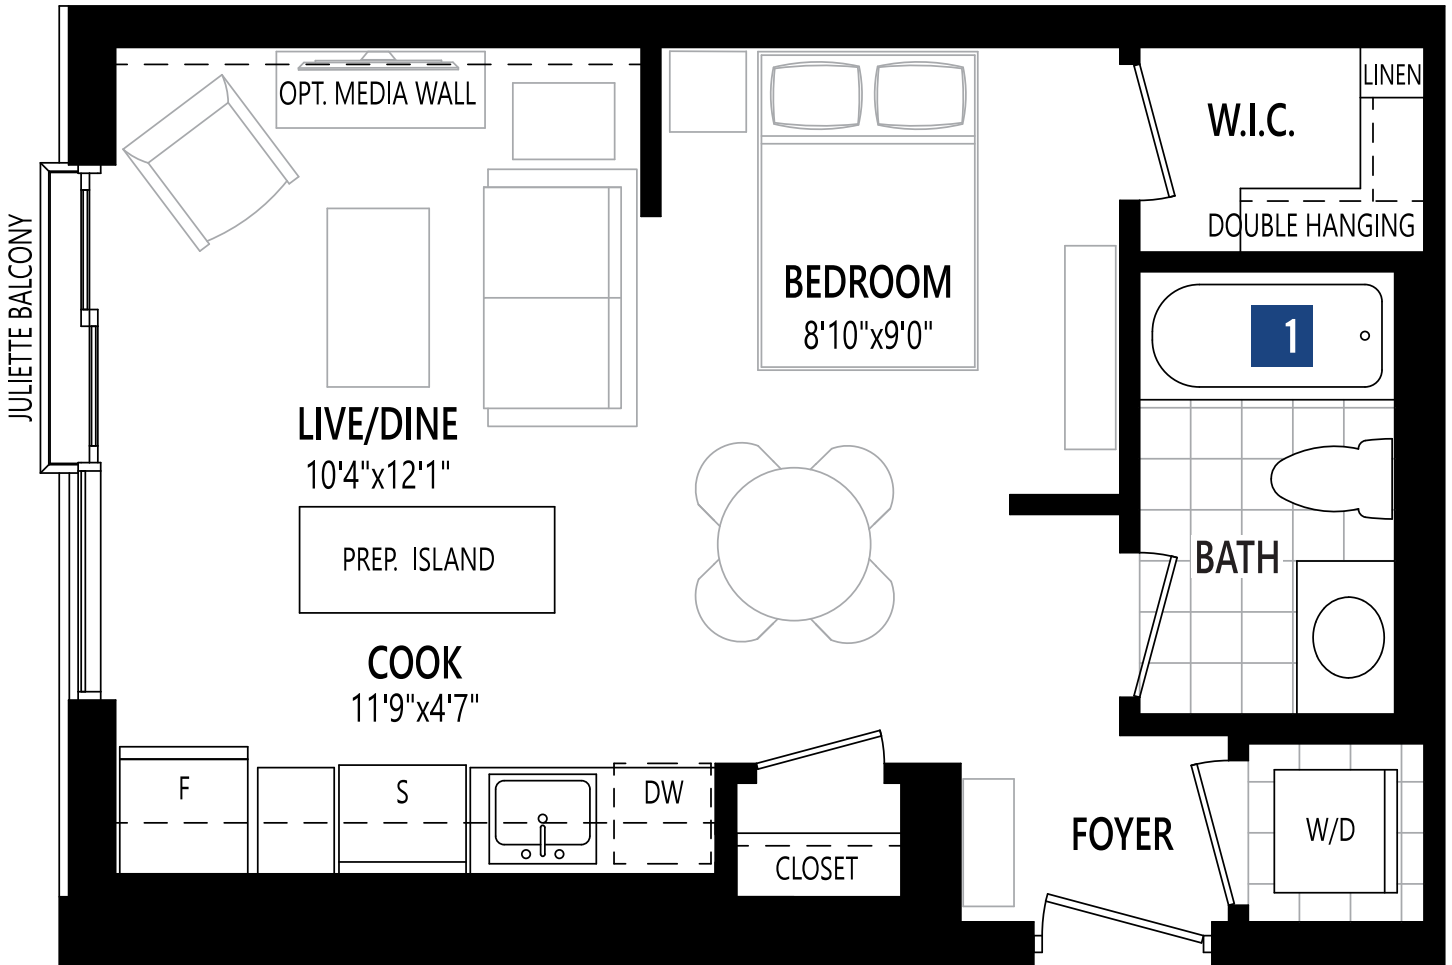

5 NORTH
THE PRESERVE

Model	Sq. Ft.	Bedrooms	Bathrooms	Price
Abbey	496	0	1	Sold Out

5 NORTH
THE PRESERVE

Model	Sq. Ft.	Bedrooms	Bathrooms	Price
Bronte	548	1	1	From \$439,990

5 NORTH
THE PRESERVE

Model	Sq. Ft.	Bedrooms	Bathrooms	Price
Carson Corner	575	1	1	Coming soon

5 NORTH

THE PRESERVE

Model	Sq. Ft.	Bedrooms	Bathrooms	Price
Clearview	596	1+den	1	From \$461,990

5 NORTH
THE PRESERVE

Model	Sq. Ft.	Bedrooms	Bathrooms	Price
Hampshire	659	1	1	From \$485,990

5 NORTH

THE PRESERVE

Model	Sq. Ft.	Bedrooms	Bathrooms	Price
Kensington	849	2	2	From \$598,990

5 NORTH

THE PRESERVE

Model	Sq. Ft.	Bedrooms	Bathrooms	Price
Ironwood Corner	788	2	2	From \$601,990

5 NORTH

THE PRESERVE

Model	Sq. Ft.	Bedrooms	Bathrooms	Price
Kensington Corner	834	2	2	From \$608,990

5 NORTH
THE PRESERVE

Model	Sq. Ft.	Bedrooms	Bathrooms	Price
Lakeside Corner	890	2	2	From \$650,990

5 NORTH

THE PRESERVE

Model	Sq. Ft.	Bedrooms	Bathrooms	Price
Norfolk Corner	894	2	2	From \$655,990