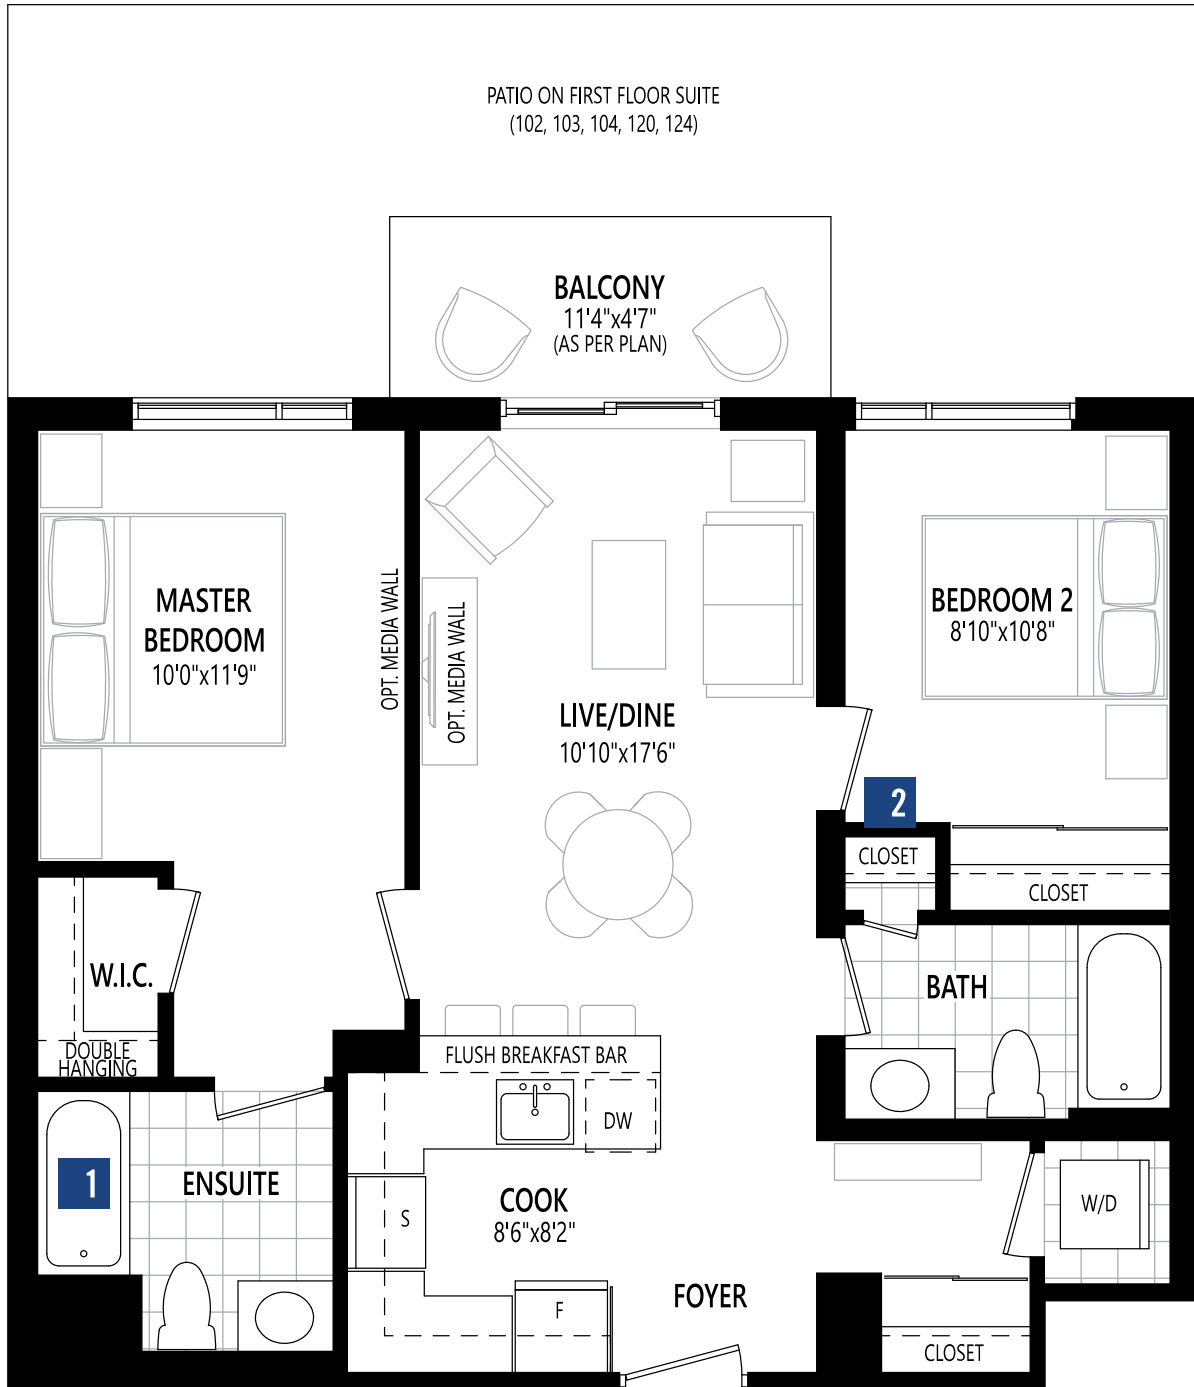

5 NORTH
THE PRESERVE

Model	Sq. Ft.	Bedrooms	Bathrooms	Price
Abbey	496	0	1	Sold Out

5 NORTH
THE PRESERVE

Model	Sq. Ft.	Bedrooms	Bathrooms	Price
Bronte	548	1	1	From \$439,990

5 NORTH
THE PRESERVE

Model	Sq. Ft.	Bedrooms	Bathrooms	Price
Carson Corner	575	1	1	Coming soon

5 NORTH

THE PRESERVE

Model	Sq. Ft.	Bedrooms	Bathrooms	Price
Clearview	596	1+den	1	From \$461,990

5 NORTH
THE PRESERVE

Model	Sq. Ft.	Bedrooms	Bathrooms	Price
Hampshire	659	1	1	From \$485,990

5 NORTH

THE PRESERVE

Model	Sq. Ft.	Bedrooms	Bathrooms	Price
Kensington	849	2	2	From \$598,990

5 NORTH

THE PRESERVE

Model	Sq. Ft.	Bedrooms	Bathrooms	Price
Ironwood Corner	788	2	2	From \$601,990

5 NORTH

THE PRESERVE

Model	Sq. Ft.	Bedrooms	Bathrooms	Price
Kensington Corner	834	2	2	From \$608,990

5 NORTH
THE PRESERVE

Model	Sq. Ft.	Bedrooms	Bathrooms	Price
Lakeside Corner	890	2	2	From \$650,990

5 NORTH

THE PRESERVE

Model	Sq. Ft.	Bedrooms	Bathrooms	Price
Norfolk Corner	894	2	2	From \$655,990