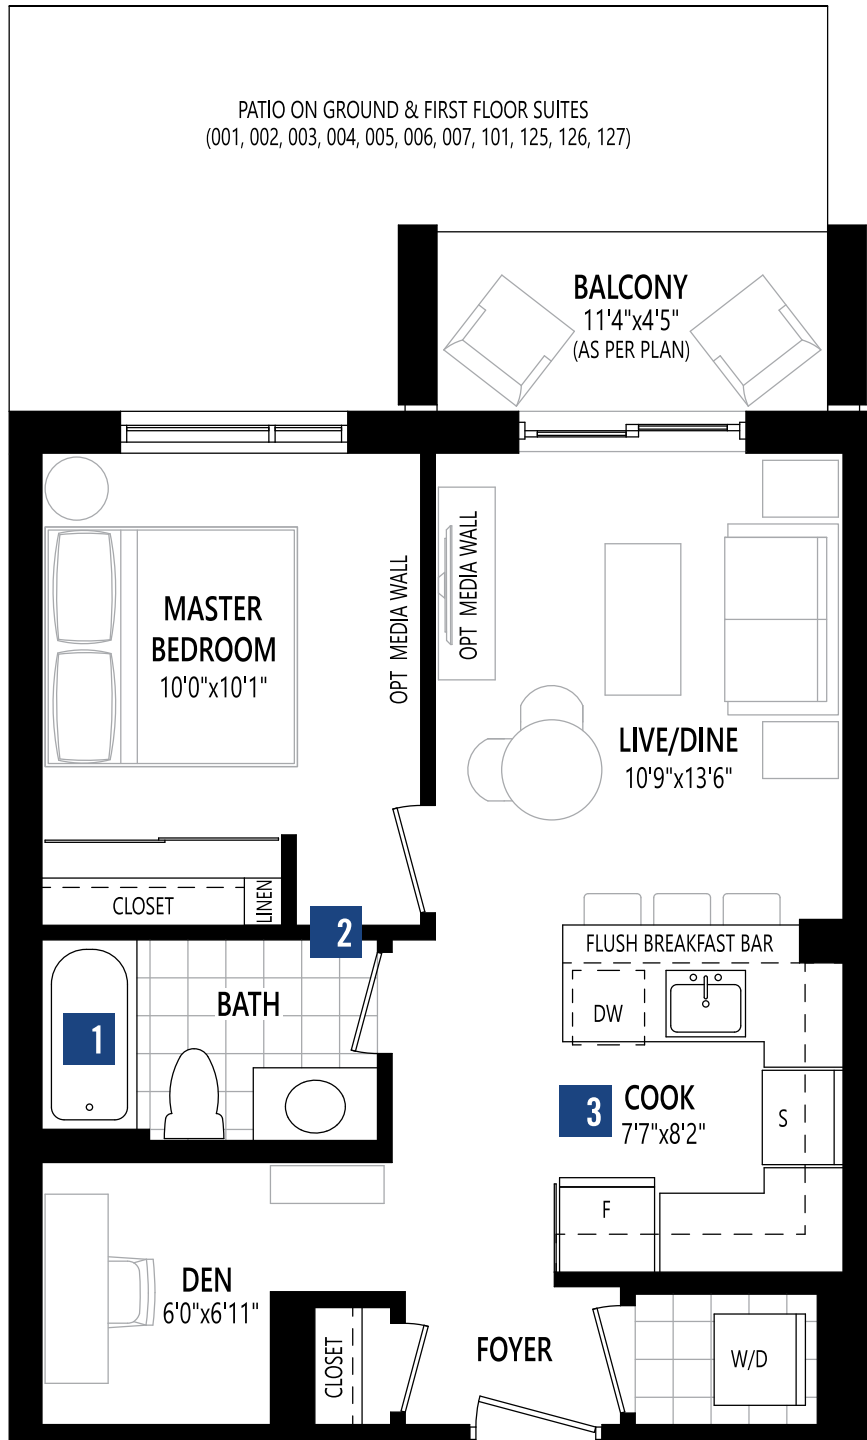

5 NORTH
THE PRESERVE

Model	Sq. Ft.	Bedrooms	Bathrooms	Price
Abbey	496	0	1	Sold Out

5 NORTH
THE PRESERVE

Model	Sq. Ft.	Bedrooms	Bathrooms	Price
Bronte	548	1	1	From \$439,990

5 NORTH
THE PRESERVE

Model	Sq. Ft.	Bedrooms	Bathrooms	Price
Carson Corner	575	1	1	Coming soon

5 NORTH

THE PRESERVE

Model	Sq. Ft.	Bedrooms	Bathrooms	Price
Clearview	596	1+den	1	From \$461,990

5 NORTH
THE PRESERVE

Model	Sq. Ft.	Bedrooms	Bathrooms	Price
Hampshire	659	1	1	From \$485,990

5 NORTH

THE PRESERVE

Model	Sq. Ft.	Bedrooms	Bathrooms	Price
Kensington	849	2	2	From \$598,990

5 NORTH

THE PRESERVE

Model	Sq. Ft.	Bedrooms	Bathrooms	Price
Ironwood Corner	788	2	2	From \$601,990

5 NORTH

THE PRESERVE

Model	Sq. Ft.	Bedrooms	Bathrooms	Price
Kensington Corner	834	2	2	From \$608,990

5 NORTH
THE PRESERVE

Model	Sq. Ft.	Bedrooms	Bathrooms	Price
Lakeside Corner	890	2	2	From \$650,990

5 NORTH

THE PRESERVE

Model	Sq. Ft.	Bedrooms	Bathrooms	Price
Norfolk Corner	894	2	2	From \$655,990