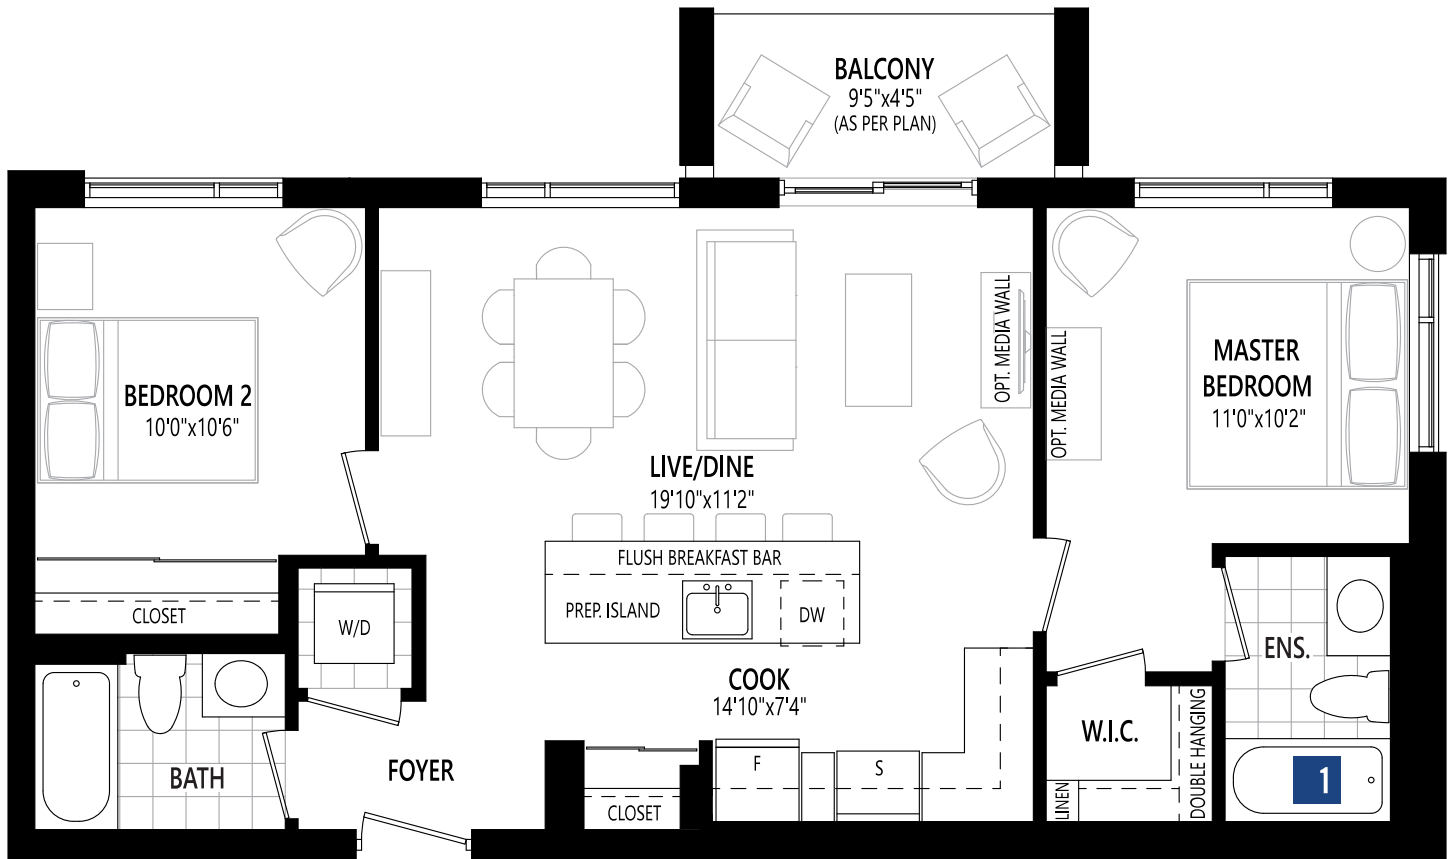

Model	Sq. Ft.	Bedrooms	Bathrooms	Price
Kensington	849	2	2	From \$598,990

5 NORTH

THE PRESERVE

Model	Sq. Ft.	Bedrooms	Bathrooms	Price
Ironwood Corner	788	2	2	From \$601,990

5 NORTH

THE PRESERVE

Model	Sq. Ft.	Bedrooms	Bathrooms	Price
Kensington Corner	834	2	2	From \$608,990

5 NORTH
THE PRESERVE

Model	Sq. Ft.	Bedrooms	Bathrooms	Price
Lakeside Corner	890	2	2	From \$650,990

5 NORTH

THE PRESERVE

Model	Sq. Ft.	Bedrooms	Bathrooms	Price
Norfolk Corner	894	2	2	From \$655,990