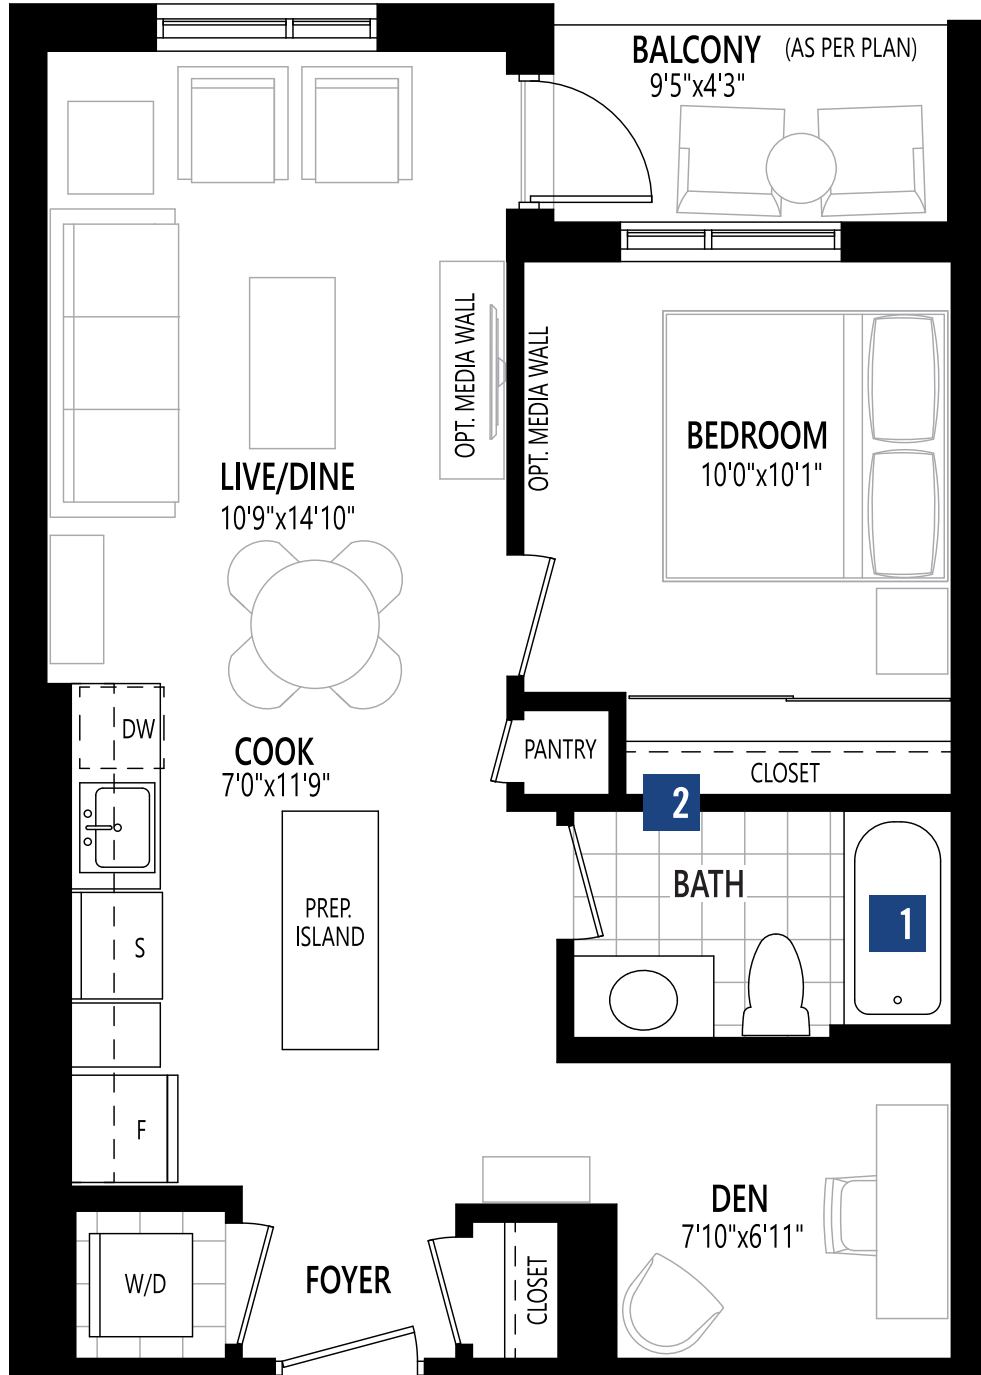

5 NORTH
THE PRESERVE

Model	Sq. Ft.	Bedrooms	Bathrooms	Price
Abbey	496	0	1	Sold Out

5 NORTH
THE PRESERVE

Model	Sq. Ft.	Bedrooms	Bathrooms	Price
Bronte	548	1	1	From \$439,990

5 NORTH
THE PRESERVE

Model	Sq. Ft.	Bedrooms	Bathrooms	Price
Carson Corner	575	1	1	Coming soon

5 NORTH

THE PRESERVE

Model	Sq. Ft.	Bedrooms	Bathrooms	Price
Clearview	596	1+den	1	From \$461,990

5 NORTH
THE PRESERVE

Model	Sq. Ft.	Bedrooms	Bathrooms	Price
Hampshire	659	1	1	From \$485,990

5 NORTH

THE PRESERVE

Model	Sq. Ft.	Bedrooms	Bathrooms	Price
Kensington	849	2	2	From \$598,990

5 NORTH

THE PRESERVE

Model	Sq. Ft.	Bedrooms	Bathrooms	Price
Ironwood Corner	788	2	2	From \$601,990

5 NORTH

THE PRESERVE

Model	Sq. Ft.	Bedrooms	Bathrooms	Price
Kensington Corner	834	2	2	From \$608,990

5 NORTH
THE PRESERVE

Model	Sq. Ft.	Bedrooms	Bathrooms	Price
Lakeside Corner	890	2	2	From \$650,990

5 NORTH

THE PRESERVE

Model	Sq. Ft.	Bedrooms	Bathrooms	Price
Norfolk Corner	894	2	2	From \$655,990